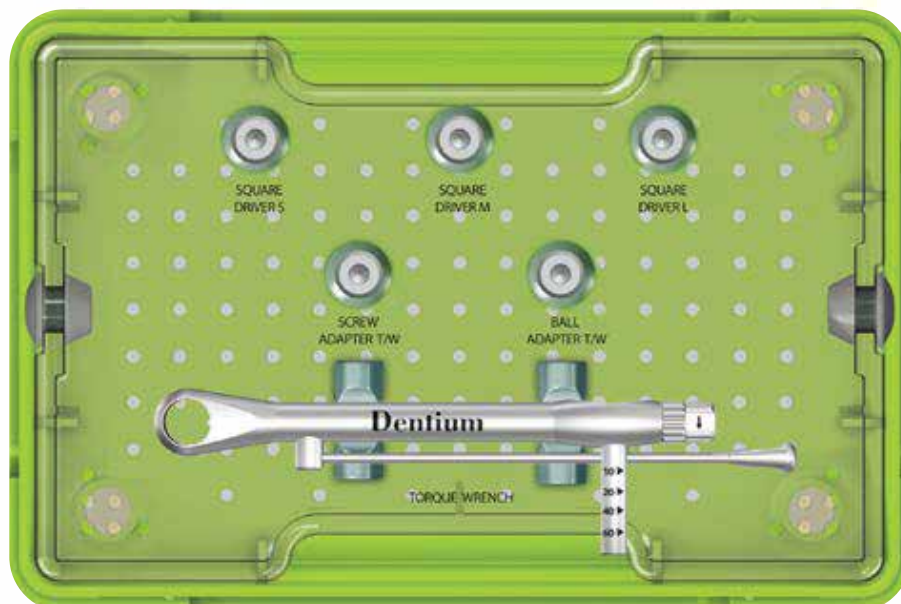

Prosthetic Kit

NRLine Prosthetic Kit

GXNP

Kit includes

GXSD 15 W

GXSD 21 W

GXSD 28 W

GXSA 21W

GXBA 21W

GXNTW